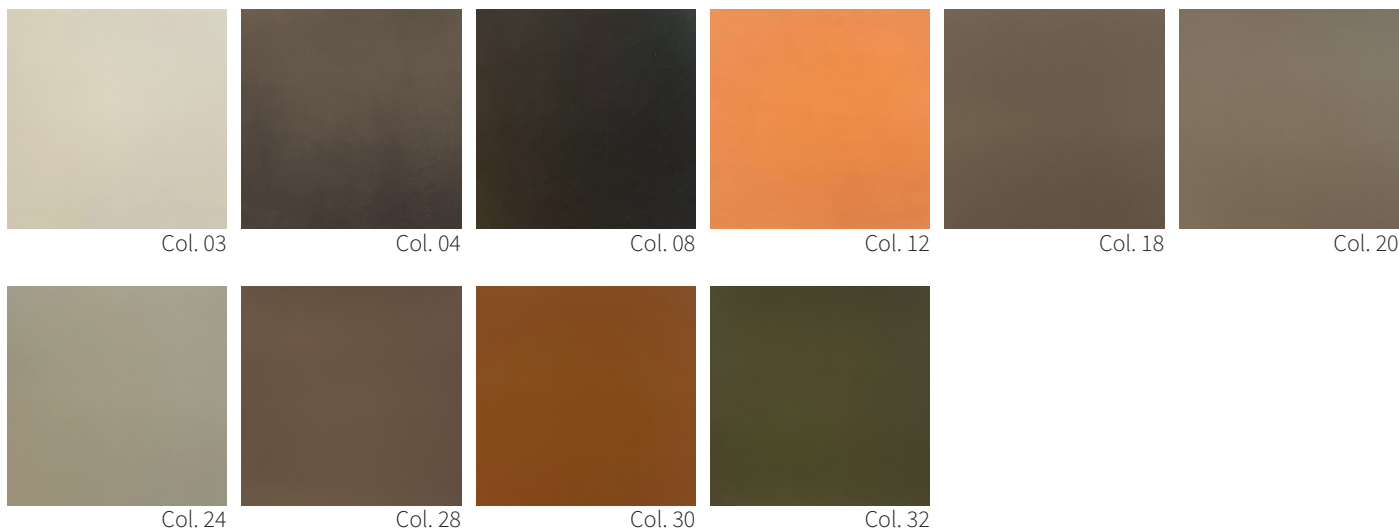

ARCHÈ TAVOLINO Design Umberto Asnago

CUOIO / HIDE LEATHER